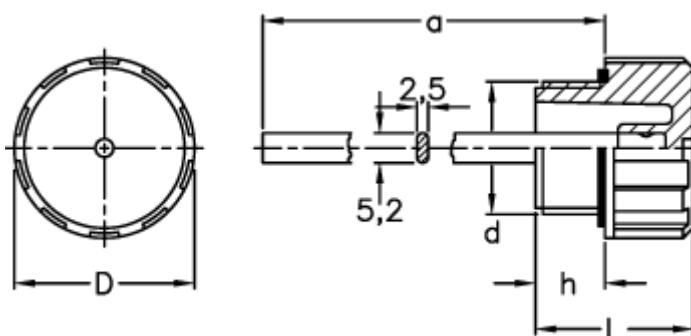

Data Sheet

Article number: 2311157231
Description: E+G Oil Plug w/dipstick
T.440-1/2+a

Measures

a = 189
D = 28.5
d = G 1/2
h = 11
L = 25.0